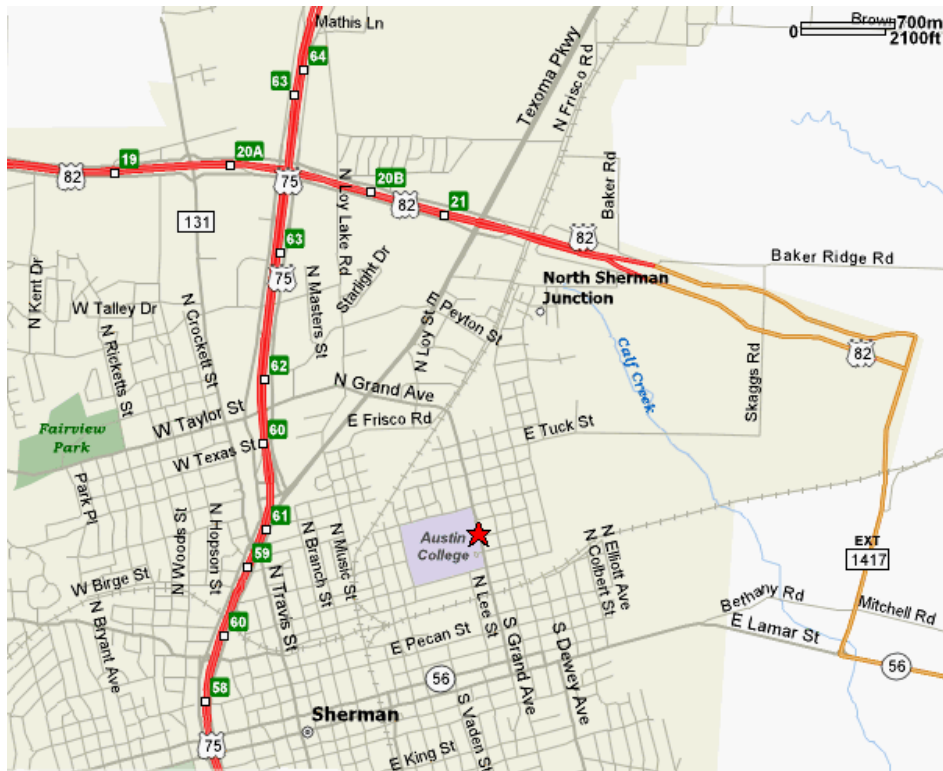

Sunday 2:00 PM Break for Lunch – over 20 restaurants within 4-miles

Tournament Hotel: La Quinta, Sherman. 903.870.1122. Ask for Bridge Rate
Playing site is on campus at Austin College (map on reverse)

A NON - Smoking Building
Complimentary Snacks, Coffee

Driving Directions to Austin College

From the East (U.S. Hwy. 82 or State Hwy. 11): From Highways 82 or 11, take State Hwy 56 West, turn right on Grand Avenue. Austin College is ½ mile on the left.

From the West (U.S. Hwy. 82): From U.S. Hwy. 82, take Exit 21 for State Hwy 91 (Texoma Parkway), turn right on Texoma Parkway and proceed to third traffic light (Grand Avenue). Turn left on Grand Avenue and continue on Grand across the overpass. Austin College is ½ mile on the right.

From the North (U.S. Hwy. 75): From U.S. Hwy. 75, take Exit 63 to U.S. Hwy 82. Travel east on U.S. Hwy 82 and follow directions "From the West" as stated above.

From the South (U.S. Hwy. 75): From U.S. Hwy 75 North, take Exit 61 for State Hwy 91 (Texoma Parkway). Turn right at the second traffic light on Grand Avenue. Continue on Grand across the overpass. Austin College is ½ mile on the right.

Sid Richardson Center

N. Grand Avenue